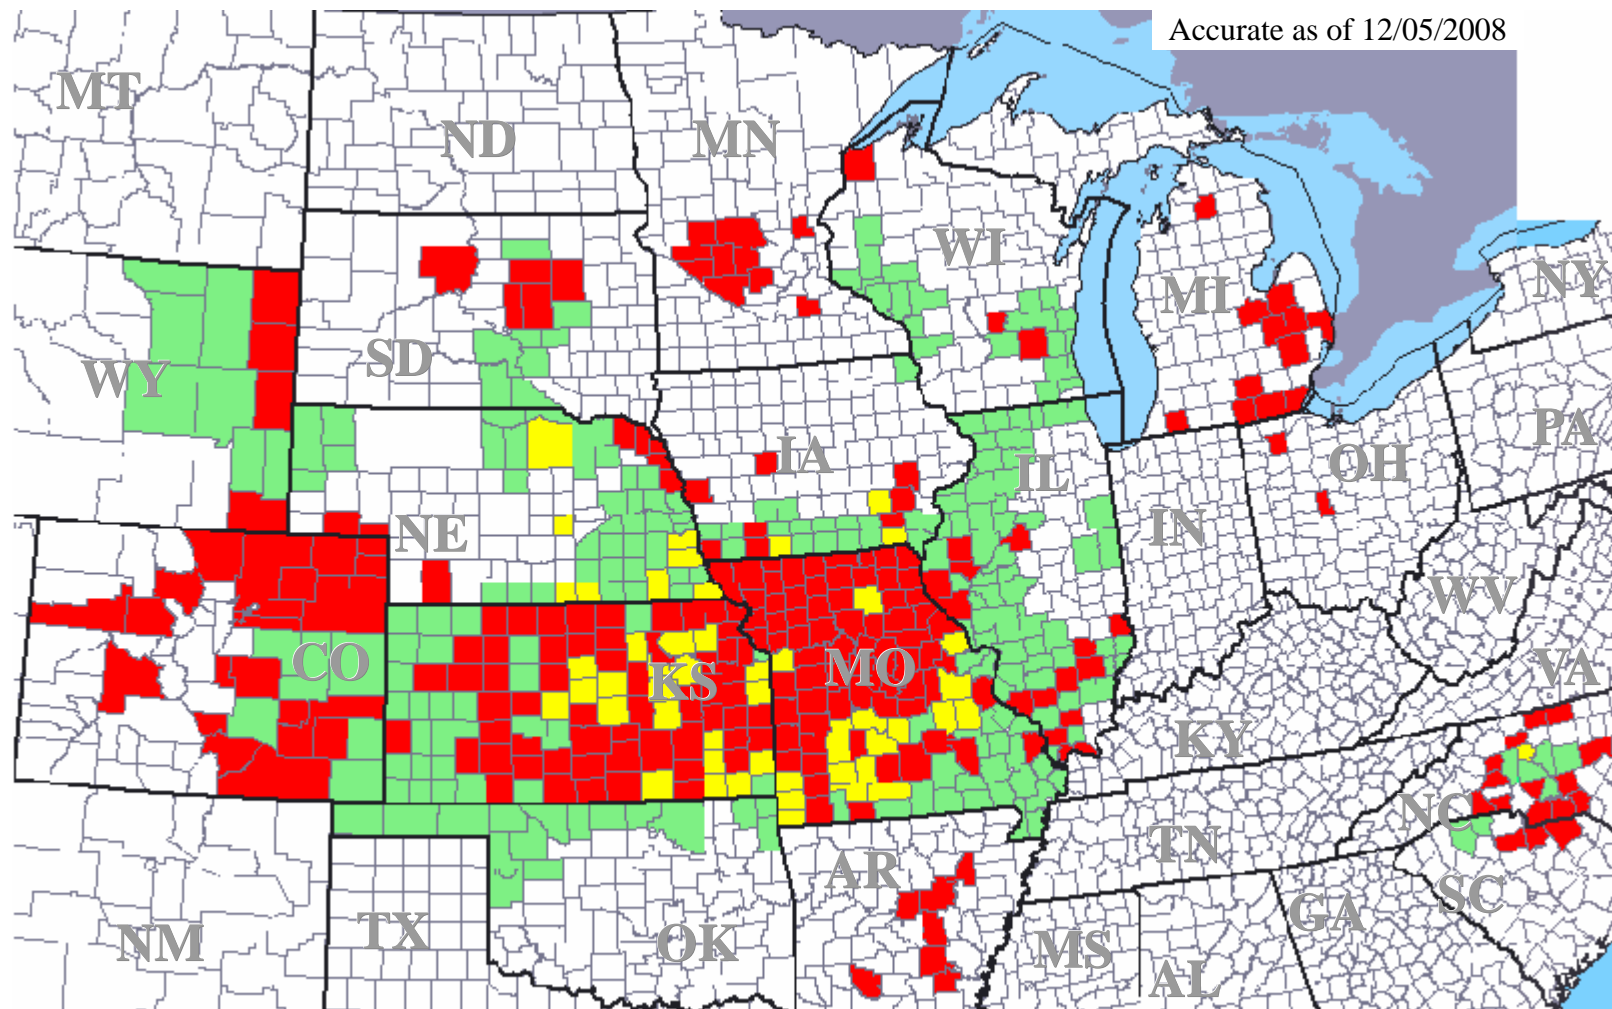

AWA formed in 2002, now has affiliated clubs with land in 17 different states. AWA plans to establish clubs in all 50 states, by 2015. **Your membership in any AWA Club gives you access to all private land leased by all AWA Clubs nationwide.** You will be able to reserve exclusive use of private land nationwide to hunt every available type of wild game, plus fishing for all native varieties, and camping.

- AWA Franchise areas still available in these states.
- Land currently leased in these areas by AWA clubs.
- AWA plans to lease land in these areas for next year.
- AWA has leased land in these areas in the past, and will again soon.

Watch us Grow!

Accurate as of 12/05/2008

Types of Land Leased in Arkansas

Jackson, Faulkner & Clark Co – Various Timberland

White Co – , Rolling Pasture/Timberland, Various White River Bottom Farm & Timberland w/ River Frontage, Flooded Rice/Corn/Soybean Fields, Creeks/Bayous, Flooded Timber w/adequate rain or White River Overflow, 2 Lakes

Lonoke Co – Flooded Rice/Soybean Fields, Reservoirs

Jefferson Co – Flooded Rice/Milo/Soybean Fields, Cypress Slough/Bayou

Lincoln Co – Arkansas River Bottom Timberland w/River Frontage, Flooded Rice/Soybean/Milo Fields, 75 Acre Oxbow Lake, Creeks/Bayous with permanent & seasonally Flooded Timber