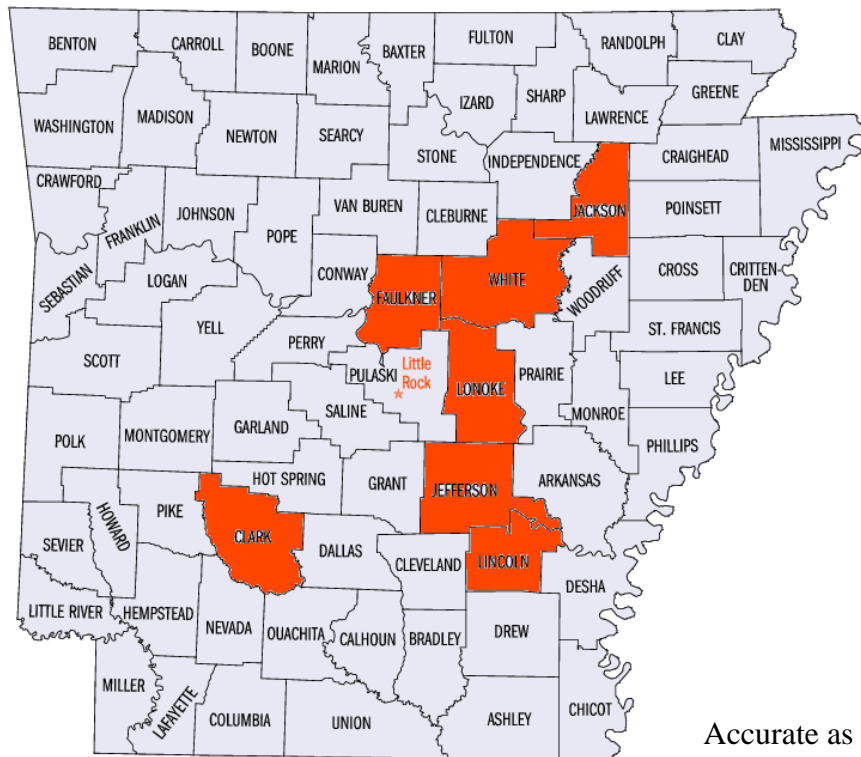

Watch us Grow!

Accurate as of 12/05/2008

Types of Land Leased in Arkansas

Jackson, Faulkner & Clark Co – Various Timberland

White Co – , Rolling Pasture/Timberland, Various White River Bottom Farm & Timberland w/ River Frontage, Flooded Rice/Corn/Soybean Fields, Creeks/Bayous, Flooded Timber w/adequate rain or White River Overflow, 2 Lakes

Lonoke Co – Flooded Rice/Soybean Fields, Reservoirs

Jefferson Co – Flooded Rice/Milo/Soybean Fields, Cypress Slough/Bayou

Lincoln Co – Arkansas River Bottom Timberland w/River Frontage, Flooded Rice/Soybean/Milo Fields, 75 Acre Oxbow Lake, Creeks/Bayous with permanent & seasonally Flooded Timber