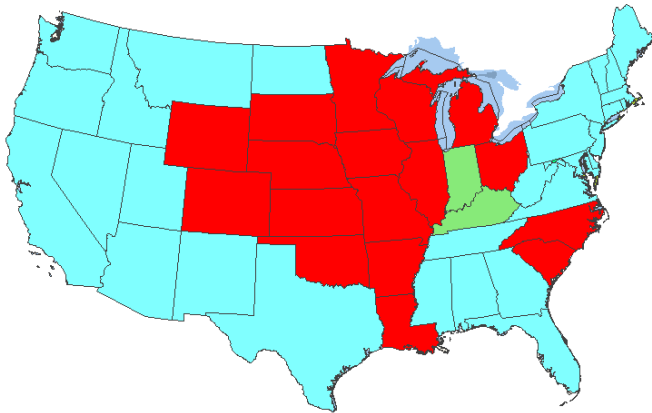

AWA formed in 2002, now has affiliated clubs with land in 17 different states. AWA plans to establish clubs in all 50 states, by 2015. **Your membership in any AWA Club gives you access to all private land leased by all AWA Clubs nationwide.** You will be able to reserve exclusive use of private land nationwide to hunt every available type of wild game, plus fishing for all native varieties, and camping.

- AWA Franchise areas still available in these states.
- Land currently leased in these areas by AWA clubs.
- AWA plans to lease land in these areas for next year.
- AWA has leased land in these areas in the past, and will again soon.